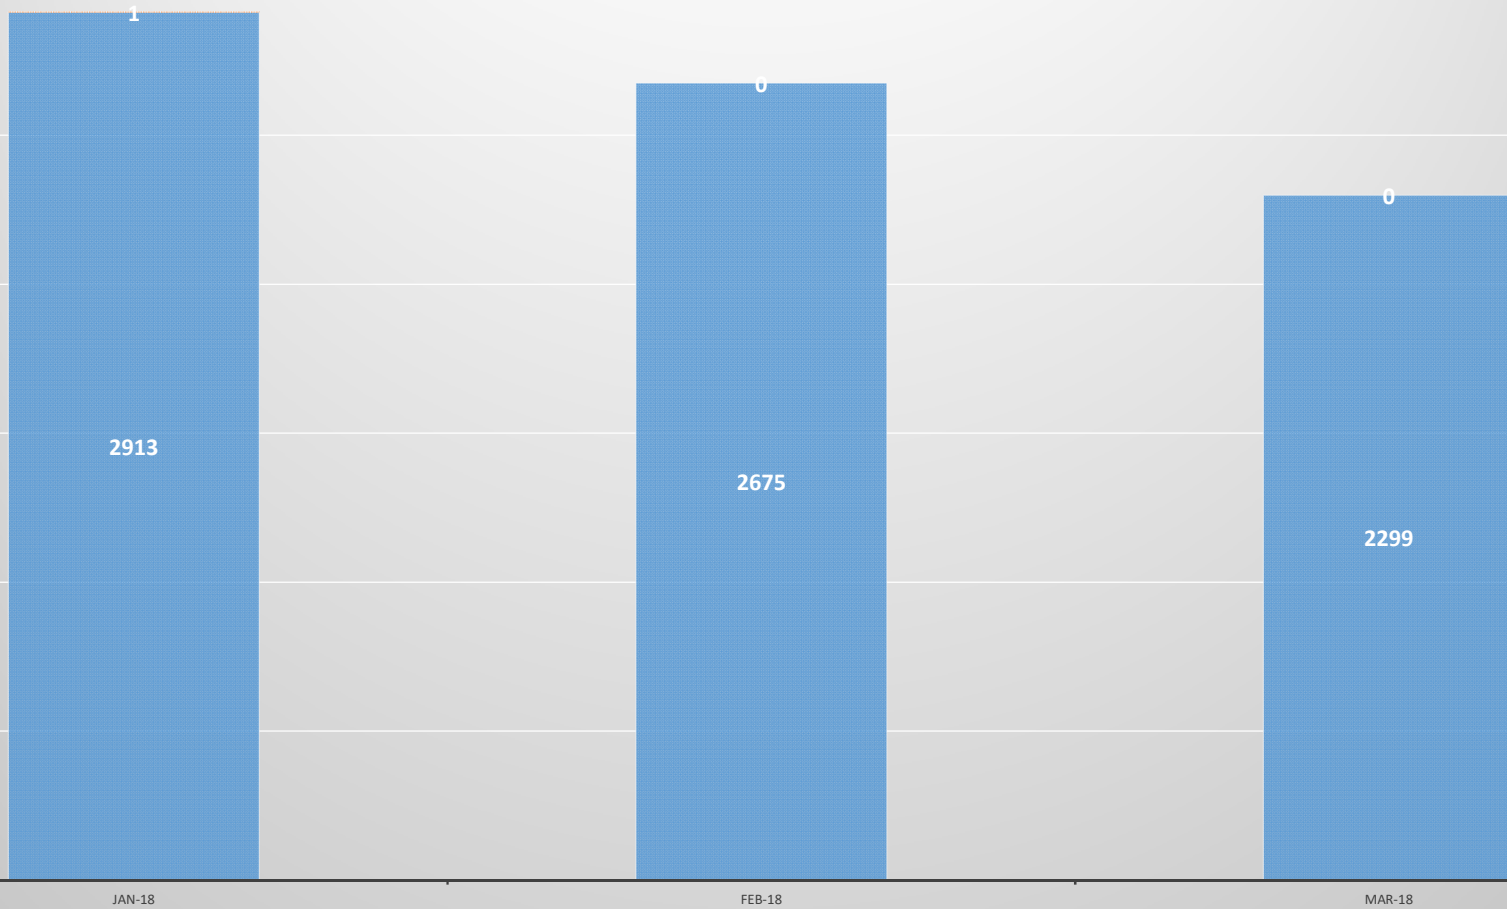

YTD part marking performance  
99.99% accuracy

■ Total shipped ■ Marking Errors