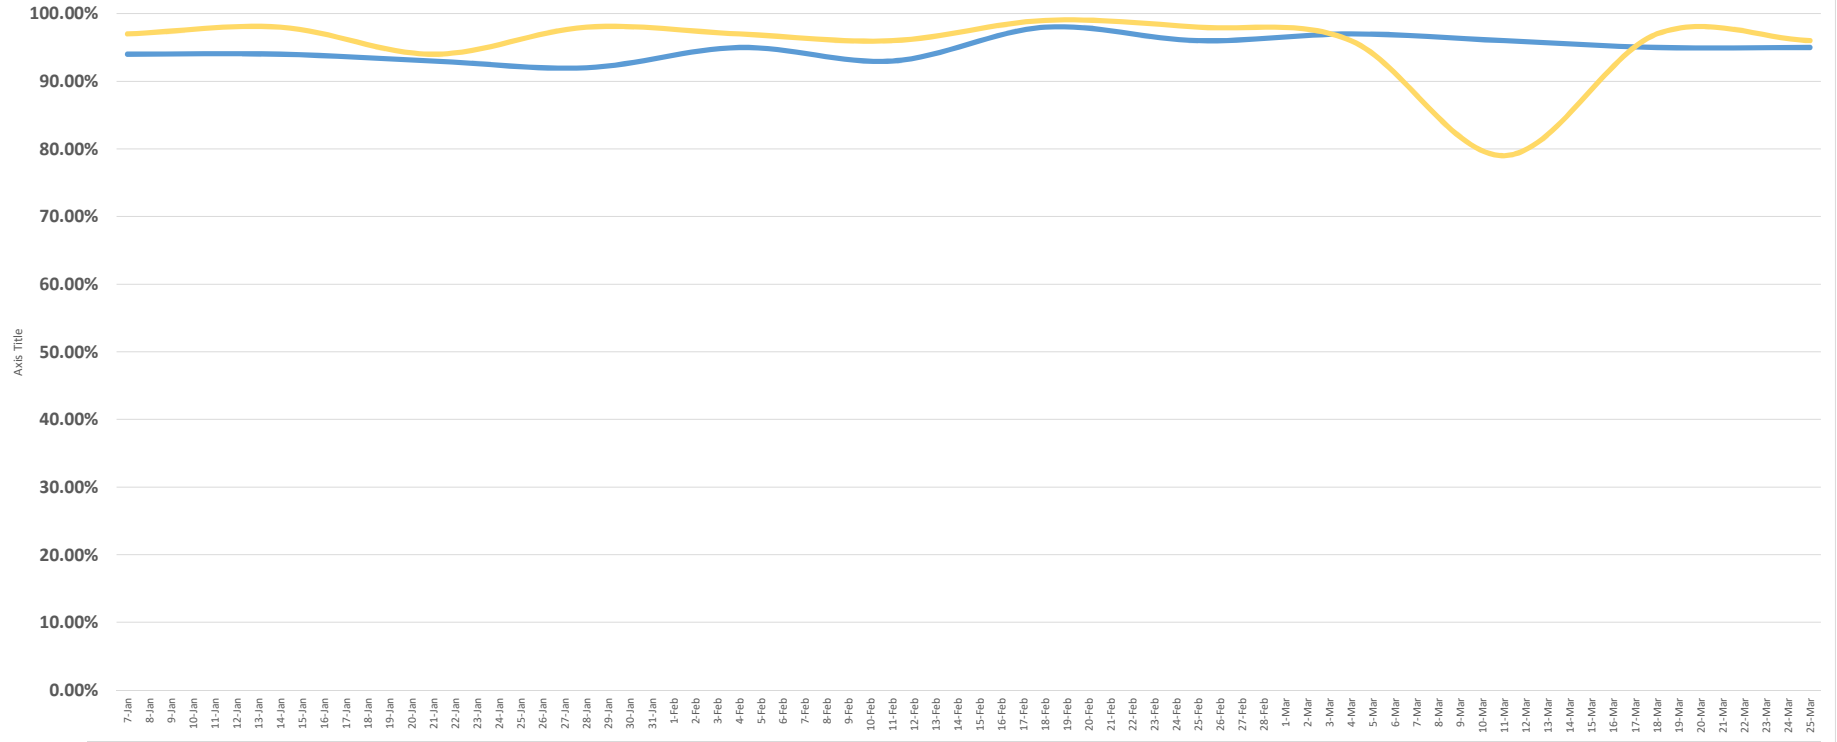

2018 YTD On Time Delivery

	7-Jan	14-Jan	21-Jan	28-Jan	4-Feb	11-Feb	18-Feb	25-Feb	4-Mar	11-Mar	18-Mar	25-Mar
— LINE	94.00%	94.00%	93.00%	92.00%	95.00%	93.00%	98%	96.00%	97%	96%	95%	95%
— PIECE	97%	98%	94%	98%	97%	96.00%	99%	98%	96.00%	79%	97%	96%